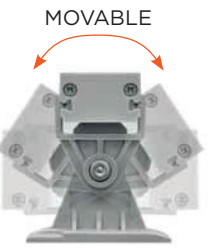

406007

TARGET 1000

1.005 mm LED bar for outdoor installation on a wall; installation with two fixing holders, adjustable through 180°. Anodized aluminium body, tempered safety glass and stainless steel screws. Double power cable with male/female quick couplings included, suitable for in-line installation. Remote driver 24V DC needed. With nr. 24 x 0.5W Nichia mid-power LED. IP65 rating.

light source	light beam options	lumen output (lm)	lumin. efficacy (lm/w)
3000°K warm-white			
mid power led	40°	1.020	85

Finish color options:

remote driver selection

brand	manufacturer code	type	watt	IP rate	numbers of fixtures
Meanwell	LPV-20-24	constant voltage 24V DC	20W	IP67	1
Meanwell	LPV-35-24	constant voltage 24V DC	35W	IP67	min 1 - max 2
Meanwell	LPV-60-24	constant voltage 24V DC	60W	IP67	min 1 - max 4
Meanwell	LPV-100-24	constant voltage 24V DC	100W	IP67	min 1 - max 8

Technical features

Technical data

Wattage	12 WATT
IP Rating	IP65
IK Rating	IK07
Material	Anodized aluminum silver finish
Light source	NR. 24 x 0.5W Nichia mid-power LED
Screws	Stainless steel
Transformer	Remote 24V DC driver needed
Adjustable	through 180 degrees
Cable	Double power cables included, supplied with male/female quick coupling for in-line installation
Glass	Tempered, 23 mm thickness
Gasket	Silicone rubber
Gross weight	0,50 Kg