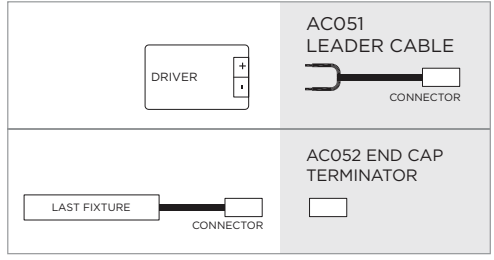

406007

TARGET 1000

1.005 mm LED bar for outdoor installation on a wall; installation with two fixing holders, adjustable through 180°. Anodized aluminium body, tempered safety glass and stainless steel screws. Double power cable with male/female quick couplings included, suitable for in-line installation. Remote driver 24V DC needed. With nr. 24 x 0.5W Nichia mid-power LED. IP65 rating.

light source	light beam options	lumen output (lm)	lumin. efficacy (lm/w)
3000°K warm-white			
mid power led	40°	1.020	85

Finish color options:

remote driver selection

brand	manufacturer code	type	watt	IP rate	numbers of fixtures
Meanwell	LPV-20-24	constant voltage 24V DC	20W	IP67	1
Meanwell	LPV-35-24	constant voltage 24V DC	35W	IP67	min 1 - max 2
Meanwell	LPV-60-24	constant voltage 24V DC	60W	IP67	min 1 - max 4
Meanwell	LPV-100-24	constant voltage 24V DC	100W	IP67	min 1 - max 8

Technical features

Technical data

Wattage	12 WATT
IP Rating	IP65
IK Rating	IK07
Material	Anodized aluminum silver finish
Light source	NR. 24 x 0.5W Nichia mid-power LED
Screws	Stainless steel
Transformer	Remote 24V DC driver needed
Adjustable	through 180 degrees
Cable	Double power cables included, supplied with male/female quick coupling for in-line installation
Glass	Tempered, 23 mm thickness
Gasket	Silicone rubber
Gross weight	0,50 Kg