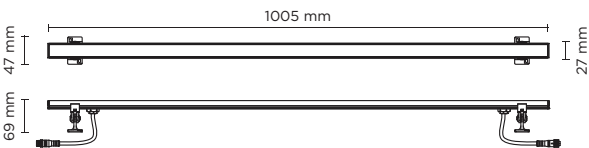

406007

TARGET 1000

1.005 mm LED bar for outdoor installation on a wall; installation with two fixing holders, adjustable through 180°. Anodized aluminium body, tempered safety glass and stainless steel screws. Double power cable with male/female quick couplings included, suitable for in-line installation. Remote driver 24V DC needed. With nr. 24 x 0.5W Nichia mid-power LED. IP65 rating.

light source	light beam options	lumen output (lm)	lumin. efficacy (lm/w)
3000°K warm-white			
mid power led	40°	1.020	85

Finish color options:

remote driver selection

brand	manufacturer code	type	watt	IP rate	numbers of fixtures
Meanwell	LPV-20-24	constant voltage 24V DC	20W	IP67	1
Meanwell	LPV-35-24	constant voltage 24V DC	35W	IP67	min 1 - max 2
Meanwell	LPV-60-24	constant voltage 24V DC	60W	IP67	min 1 - max 4
Meanwell	LPV-100-24	constant voltage 24V DC	100W	IP67	min 1 - max 8

Technical features

Technical data

Wattage	12 WATT
IP Rating	IP65
IK Rating	IK07
Material	Anodized aluminum silver finish
Light source	NR. 24 x 0.5W Nichia mid-power LED
Screws	Stainless steel
Transformer	Remote 24V DC driver needed
Adjustable	through 180 degrees
Cable	Double power cables included, supplied with male/female quick coupling for in-line installation
Glass	Tempered, 23 mm thickness
Gasket	Silicone rubber
Gross weight	0,50 Kg